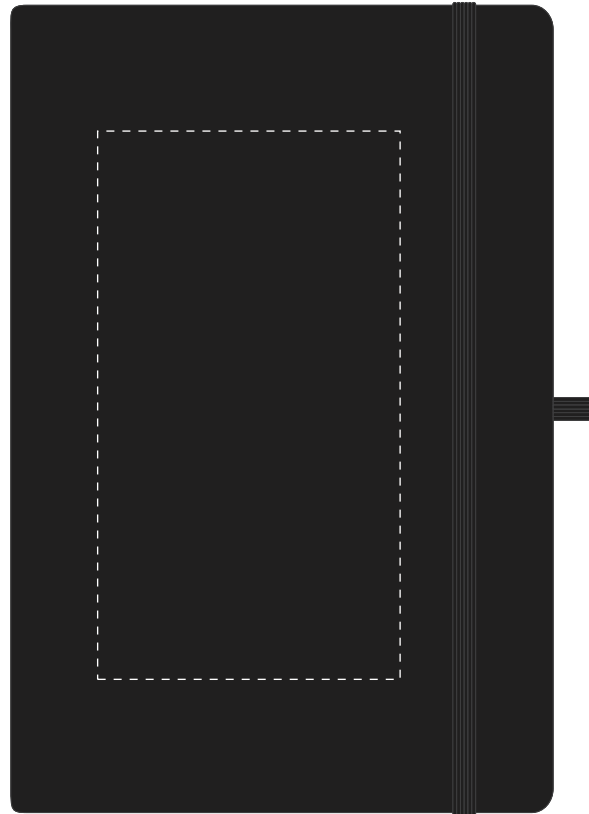

Your Ref:	Quantity:	Product Code: QS2345
Our Ref:	Version: 1	Product Colour: BLACK

PRINTING CONCERNS:**PRODUCT INFO: DUE TO THE NATURE OF THE PRODUCT THE PRINT POSITION MAY VARY BY 2 - 3 MM**

We stock this item in the following colours

**PANTONE REFERENCE(S)**

● Debossing / Foil Blocking

ARTWORK SCALE 50%

- CENTRED TO PRINT AREA
- CENTRED TO NOTEBOOK

Product Image for visualisation
- colours may vary

The dashed line is to demonstrate print area and will not appear on your printed item